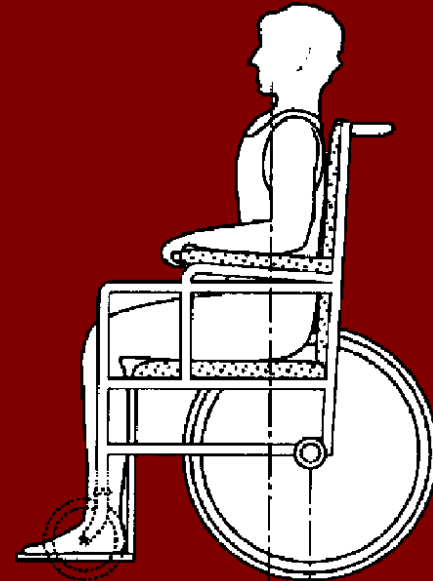

The DDV gives people

- Greater security
- Independence
- Peace-of-mind

Digital Door Viewer™

The Digital Door Viewer - easy to use

- for persons in a wheelchair
- with physical handicaps
- for the visually impaired

Digital Door Viewer™

- Full color digital image
- Large - 5.6 inch display
- Safe - no one can see in
- Easy to use - just push to view
- Installation is quick and easy
- No external wiring
- Uses standard "AA" batteries.
- Installation kit includes all hardware needed
- Full one year guarantee